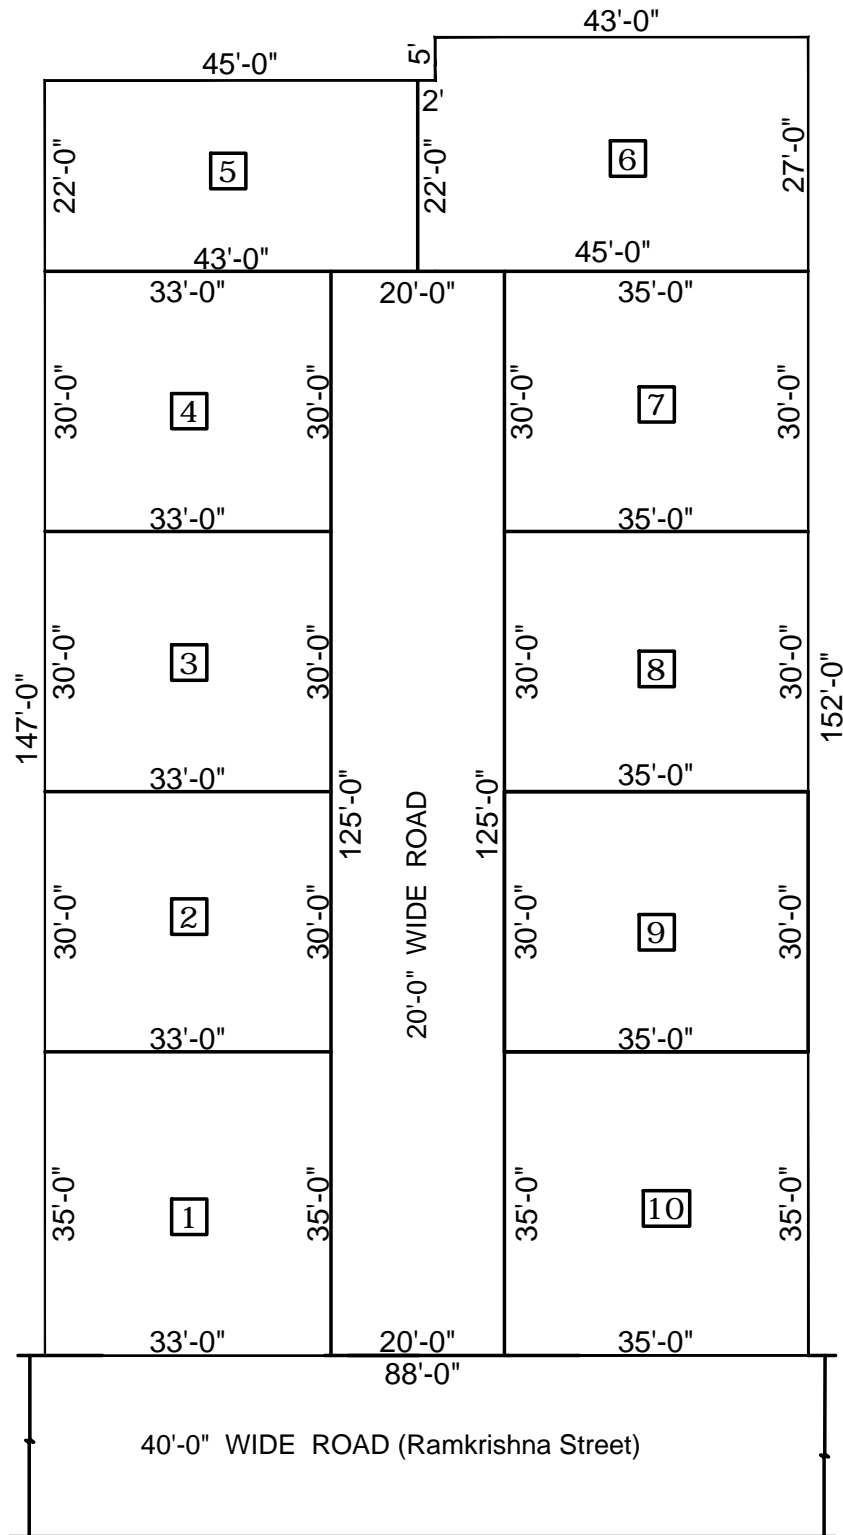

SUBIKSHAM AVENUE

**APPROVED HOUSE SITES IN S.NO-266 NEW S.NOS - 266/20 & 266/21 OF
MANNIVAKKAM VILLAGE, VANDALUR TALUK, CHENGALPET DISTRICT.
KATANKOLATHUR PANCHAYAT UNION LIMITS.**

AREA DETAILS	S.NO	SFT
PLOT NO- 1	266/20	1155
PLOT NO- 2	266/20	990
PLOT NO- 3	266/20	990
PLOT NO- 4	266/20	990
PLOT NO- 5	266/20	946
PLOT NO- 6	266/20 & 266/21	1205
PLOT NO- 7	266/21	1050
PLOT NO- 8	266/21	1050
PLOT NO- 9	266/21	1050
PLOT NO- 10	266/21	1225

SUB - DIVISION PLAN